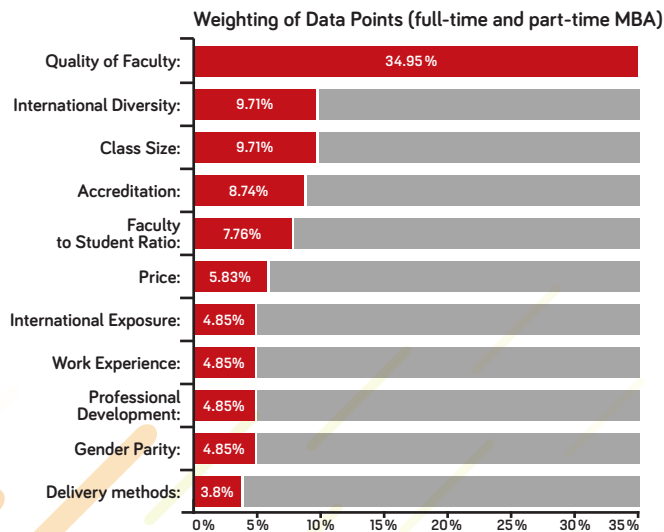

The benefits attached to an MBA are well documented: career progression, networking opportunities, personal development, salary... and the list goes on. However, in an increasingly congested market, selecting the right business school can be difficult, which is far from ideal given the time and investment involved.

Using a ranking system entirely geared and weighted to fact-based criteria, *CEO Magazine* aims to cut through the noise and provide potential students with a performance benchmark for those schools under review.

*EMBA Weighting: Work experience and international diversity are adjusted accordingly.

**Online MBA Weighting: Delivery mode and class size are removed.

NORTH AMERICAN MBA RANKINGS

TIER ONE

- American University: Kogod
- Appalachian State University
- Auburn University: Harbert
- Bentley University: McCallum
- Boston University: Questrom
- Bryant University
- California State University-Chico
- California State University-Long Beach
- California State University-Northridge
- California State University-East Bay
- California State University-San Bernardino
- College of William and Mary: Mason
- Colorado Technical University
- Drexel University: LeBow
- Florida International University
- Fordham University
- Georgia Institute of Technology: Scheller
- Georgia State University: Robinson
- Gonzaga University
- HEC Montreal
- Hofstra University: Zarb
- Hult International Business School
- Jacksonville University
- Kent State University
- Loyola Marymount University
- Loyola University Chicago: Quinlan
- Marquette University
- Mercer University-Atlanta:
- Niagara University
- Northern Illinois University
- Oakland University
- Pepperdine University: Graziadio
- Queens University of Charlotte
- Rensselaer Polytechnic Institute: Lally
- Rochester Institute of Technology: Saunders
- Saint Joseph's University: Haub

- Saint Mary's College of California
- Seattle University: Albers
- Suffolk University
- Temple University: Fox
- Texas A&M University-College Station: Mays
- Texas Christian University: Neeley
- University of Akron
- University of Alberta
- University of Baltimore
- University of California at Davis
- University of California-San Diego: Rady
- University of Cincinnati: Lindner
- University of Connecticut
- University of Delaware: Lerner
- University of Louisiana-Lafayette: Moody
- University of Massachusetts-Boston
- University of Massachusetts-Lowell
- University of Michigan-Flint
- University of Nebraska-Omaha
- University of New Mexico: Anderson
- University of North Carolina-Charlotte: Belk
- University of Oklahoma: Price
- University of Oregon: Lundquist
- University of Pittsburgh: Katz
- University of Portland: Pamplin
- University of South Florida: Muma
- University of Tampa: Sykes
- University of Texas at Arlington
- University of Texas-Dallas : Jindal
- University of the Sciences
- University of Vermont: Grossman
- University of Washington: Foster
- University of West Georgia
- University of Wisconsin-Milwaukee: Lubar
- Virginia Tech: Pamplin